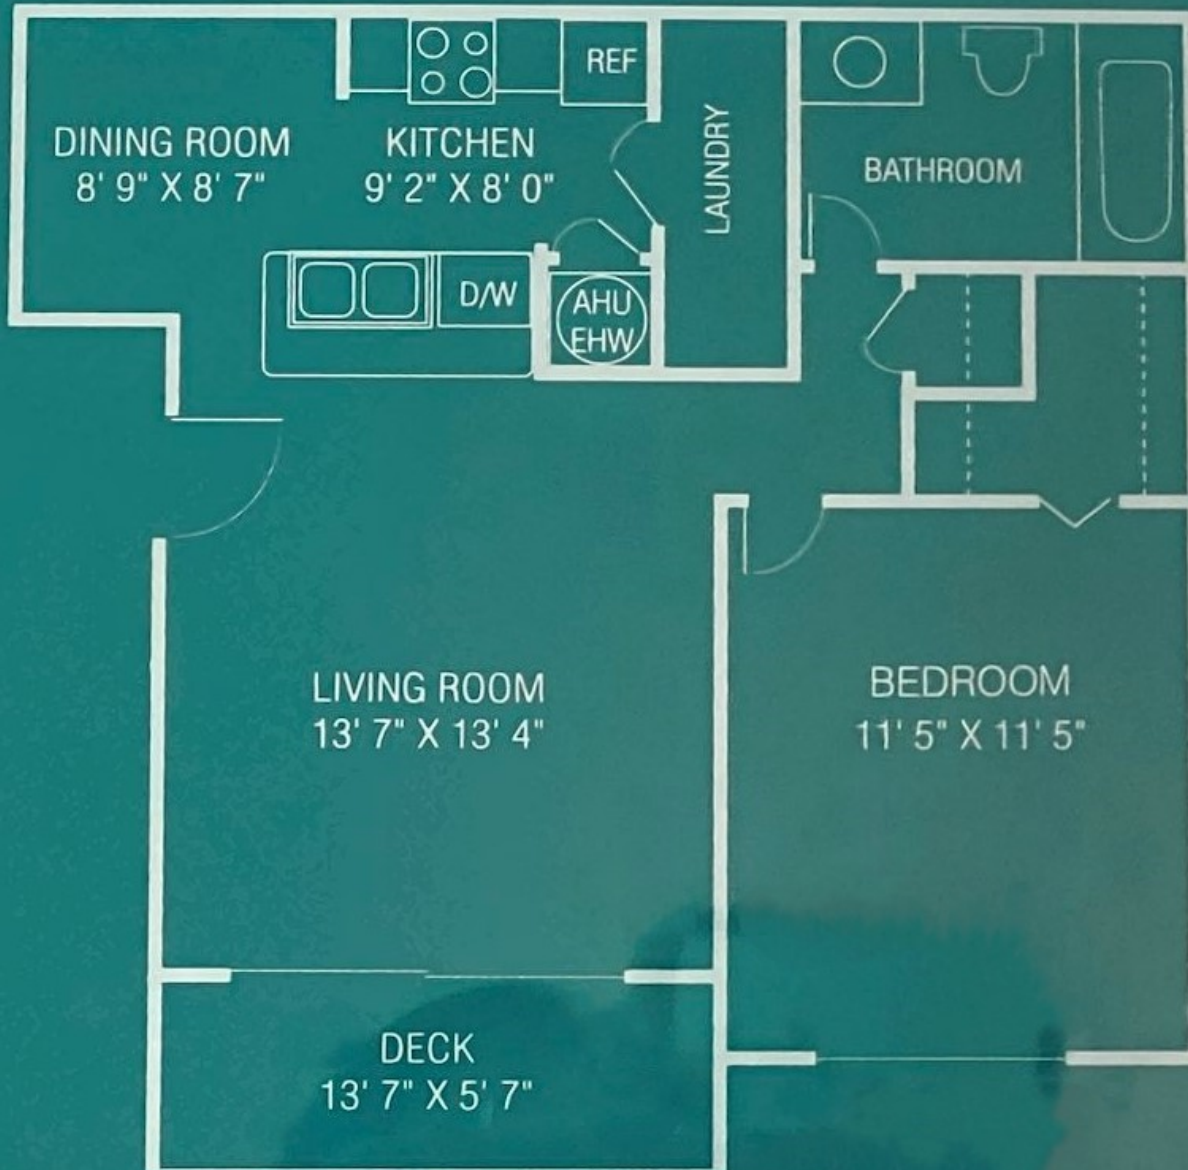

Endeavor

STUDIO

Endeavor

Studio

445 sqft

Units:

601, 603, 605, 607, 1702, 1704,
1706, 1708

Hunter

1 BEDROOM 1 BATH

Hunter

1 Bedroom - 1 Bath

525 sqft

Units:

101, 103, 105, 107, 110, 112, 114, 116,
301, 303, 305, 307, 310, 312, 314, 316,
501, 503, 505, 507, 510, 512, 514, 516,
1001, 103, 105, 107, 1010, 1012, 1014,
1016, 1101, 1103, 1105, 1107, 1110,
112, 1114, 116, 1601, 1603, 1605, 1607,
1610, 1612, 1614, 1616, 1701, 1705,
1707

Gulfstar

1 BEDROOM 1 BATH DELUXE

Gulfstar

**1 Bedroom - 1 Bath
Deluxe**

615 sqft

Units:

201, 203, 205, 207, 210, 212, 214, 216,
401, 403, 405, 407, 410, 412, 414, 416,
602, 604, 606, 608, 701, 703, 705, 707,
710, 712, 714, 716, 1201, 1203, 1205,
1207, 1210, 1212, 1214, 1216, 1301,
1303, 1305, 1307, 1310, 1312, 1314,
1316, 1401, 1403, 1405, 1407, 1410,
1412, 1414, 1416, 1501, 1503, 1505,
1507, 1510, 1512, 1514, 1516